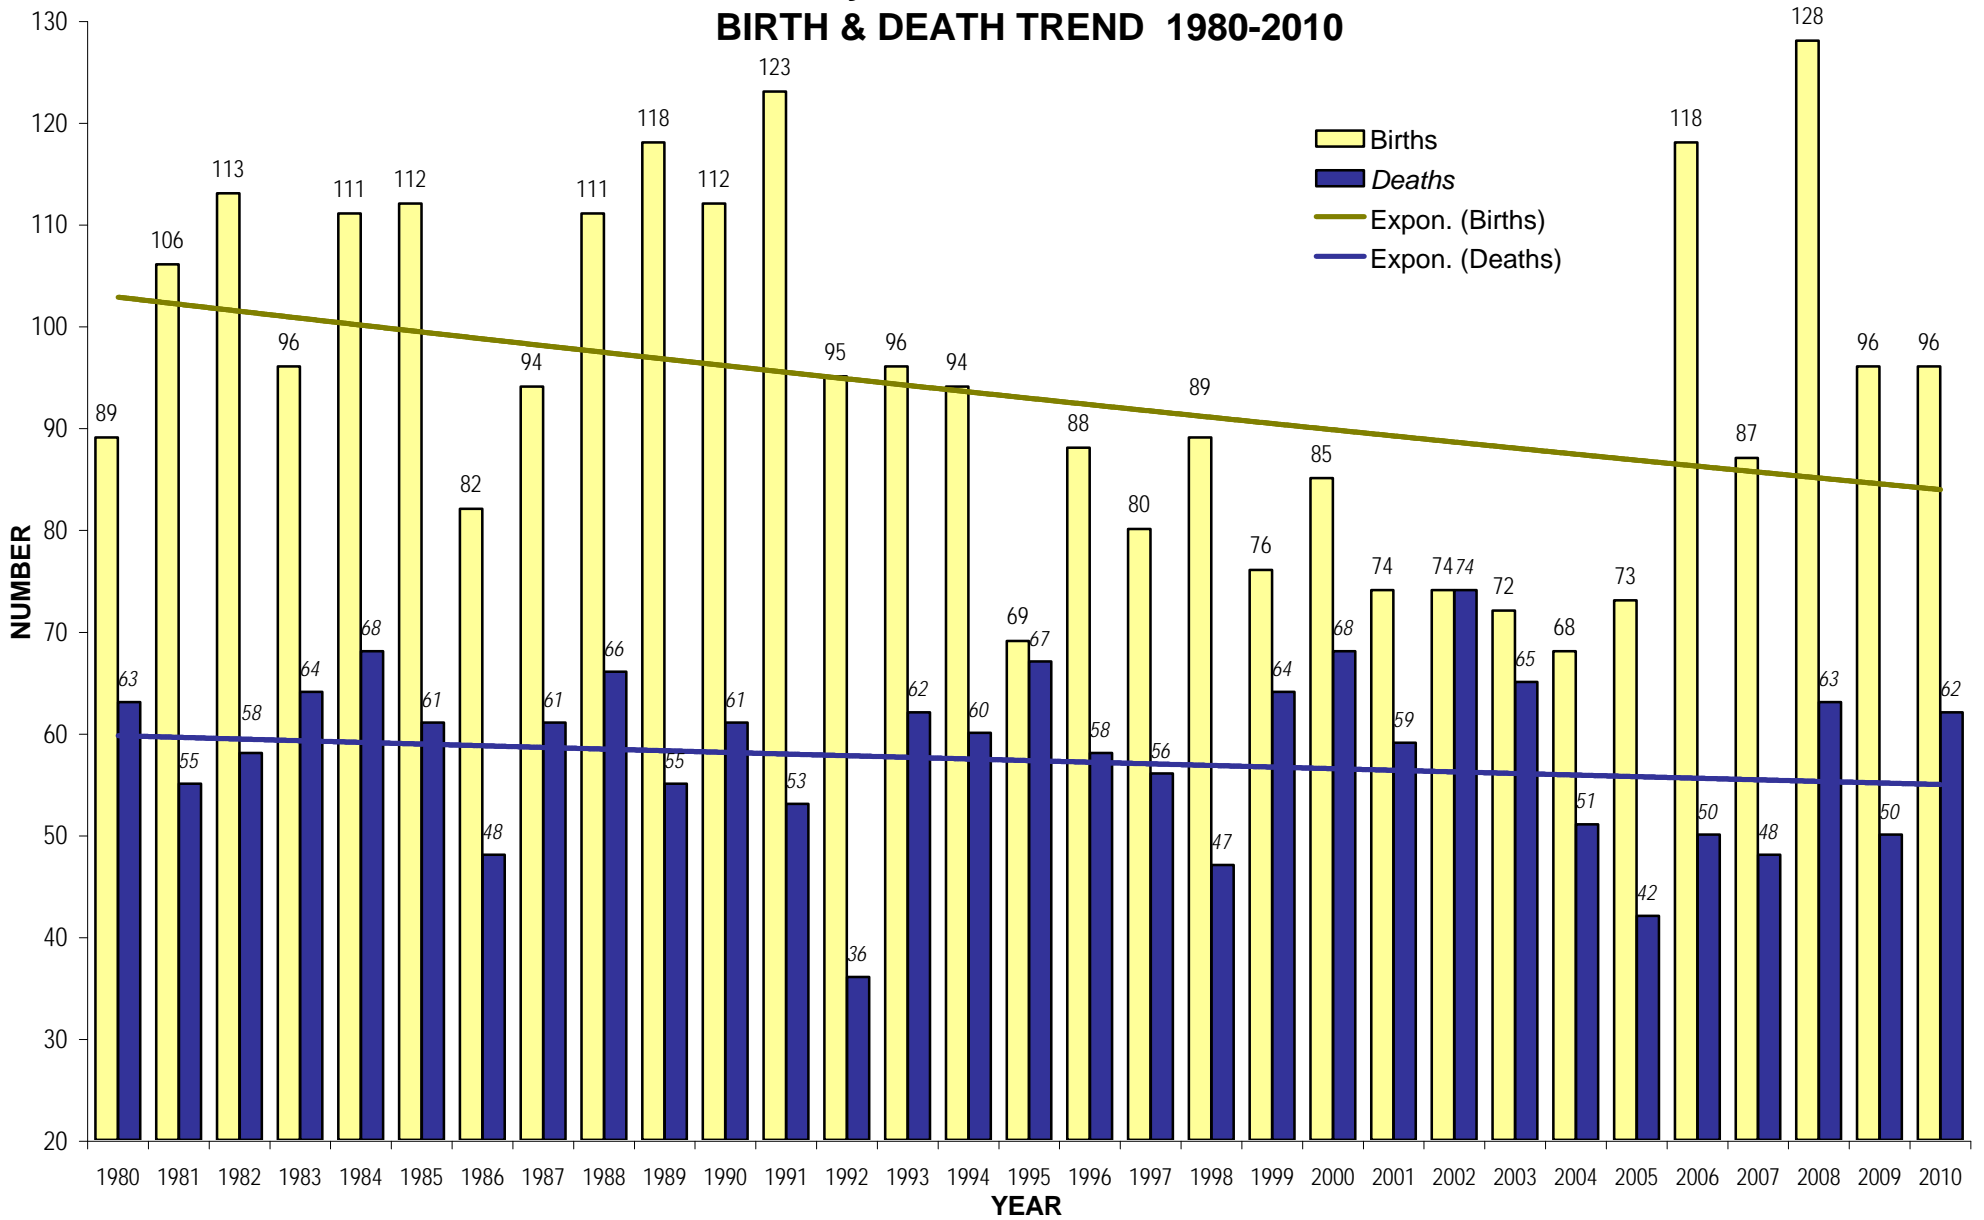

City of Winooski, Vermont BIRTH & DEATH TREND 1980-2010

Source: City of Winooski Vital Records. Calendar year data. Non-linear (exponential) regression trend line. Processed by Winooski Planning Department, February 2011.