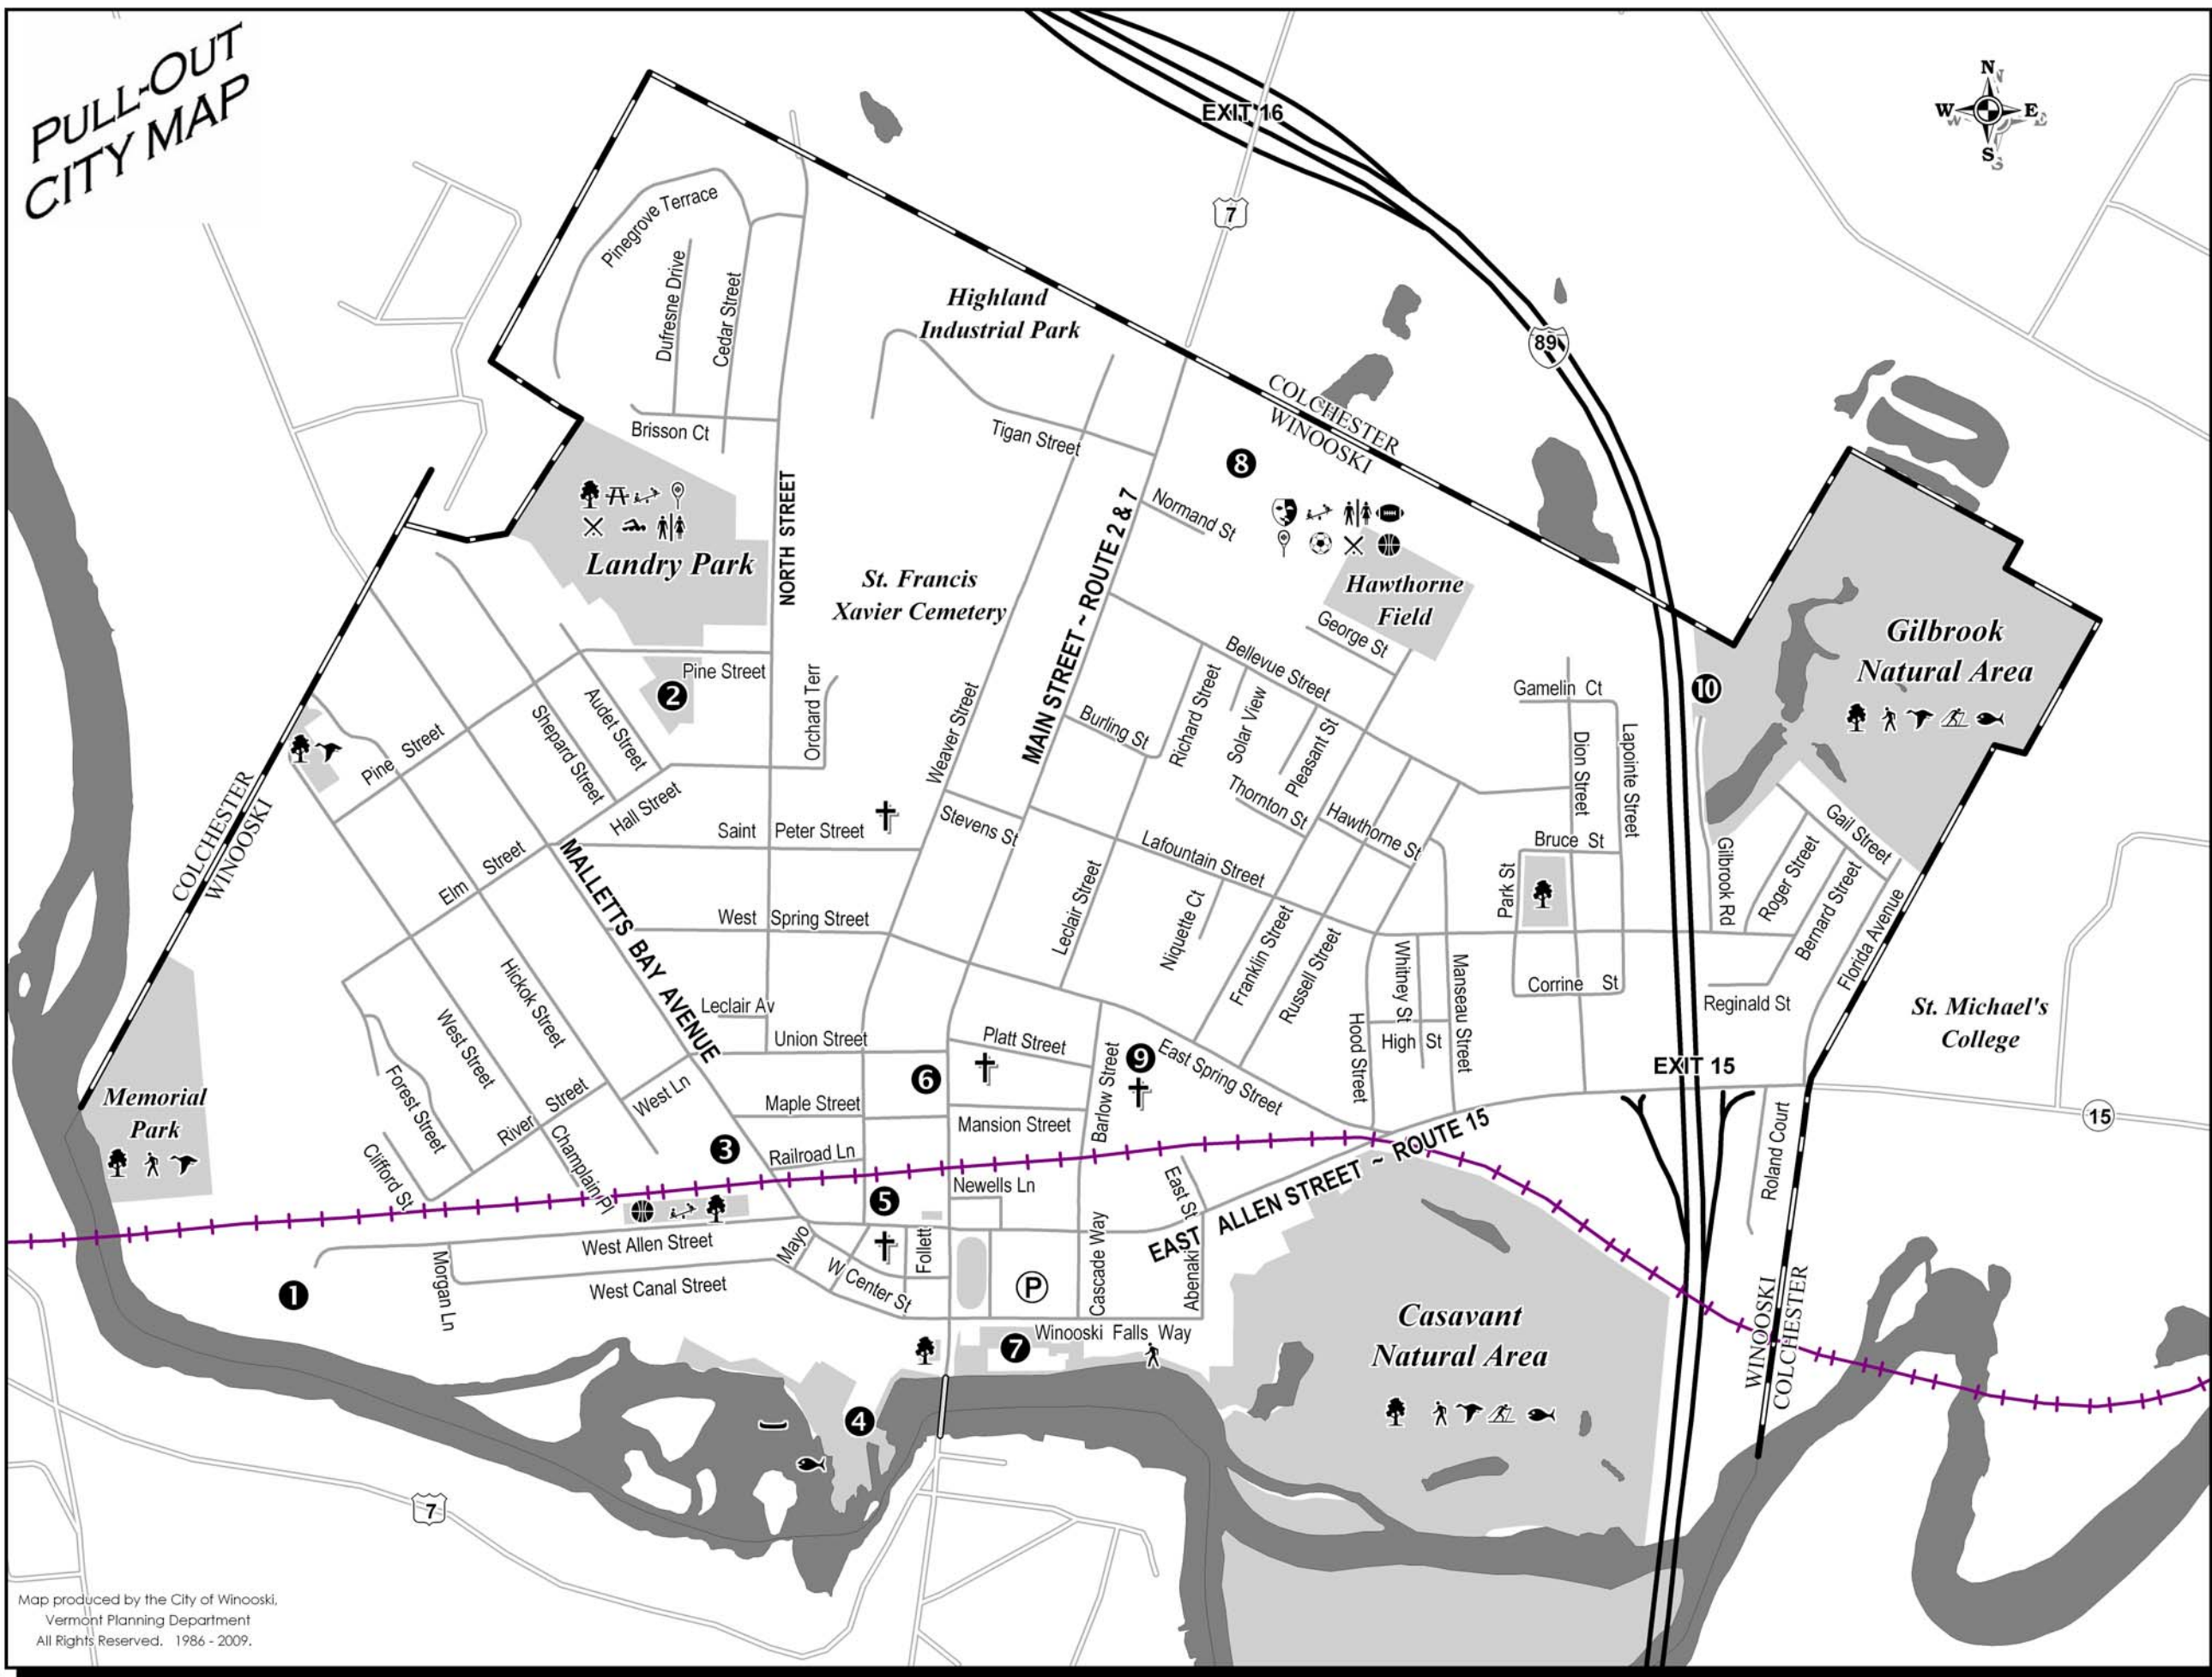

PULL-OUT
CITY MAP

**CITY OF
WINOOSKI, VERMONT**

**LOCAL STREET MAP
FEBRUARY 2009**

LEGEND

- ① WASTEWATER TREATMENT
- ② MYERS MEMORIAL POOL
- ③ O'BRIEN COMMUNITY CENTER
- ④ W1P HYDRO PROJECT & PARK
- ⑤ CITY HALL & POLICE DEPT.
- ⑥ FIRE STATION
- ⑦ LIBRARY & MILL MUSEUMS
- ⑧ WINOOSKI SCHOOLS
- ⑨ SENIOR CITIZEN CENTER
- ⑩ PUBLIC WORKS GARAGE
- Ⓟ DOWNTOWN PARKING GARAGE
- ⓧ BASEBALL / SOFTBALL
- Ⓢ BASKETBALL COURT
- 🦅 BIRD / WILDLIFE WATCHING
- 🚣 CANOE ACCESS
- 🐟 FISHING
- 🌲 FORESTED AREA / SHADE TREES
- 🎡 PLAYGROUND
- 🍷 PICNIC TABLES
- 🚻 RESTROOMS
- ⚽ SOCCER
- 🏊 SWIMMING POOL
- 📍 TENNIS
- 🎭 THEATER
- 🚶 WALKING / JOGGING TRAILS
- 🎿 XC SKIING

Map produced by the City of Winooski,
Vermont Planning Department
All Rights Reserved. 1986 - 2009.